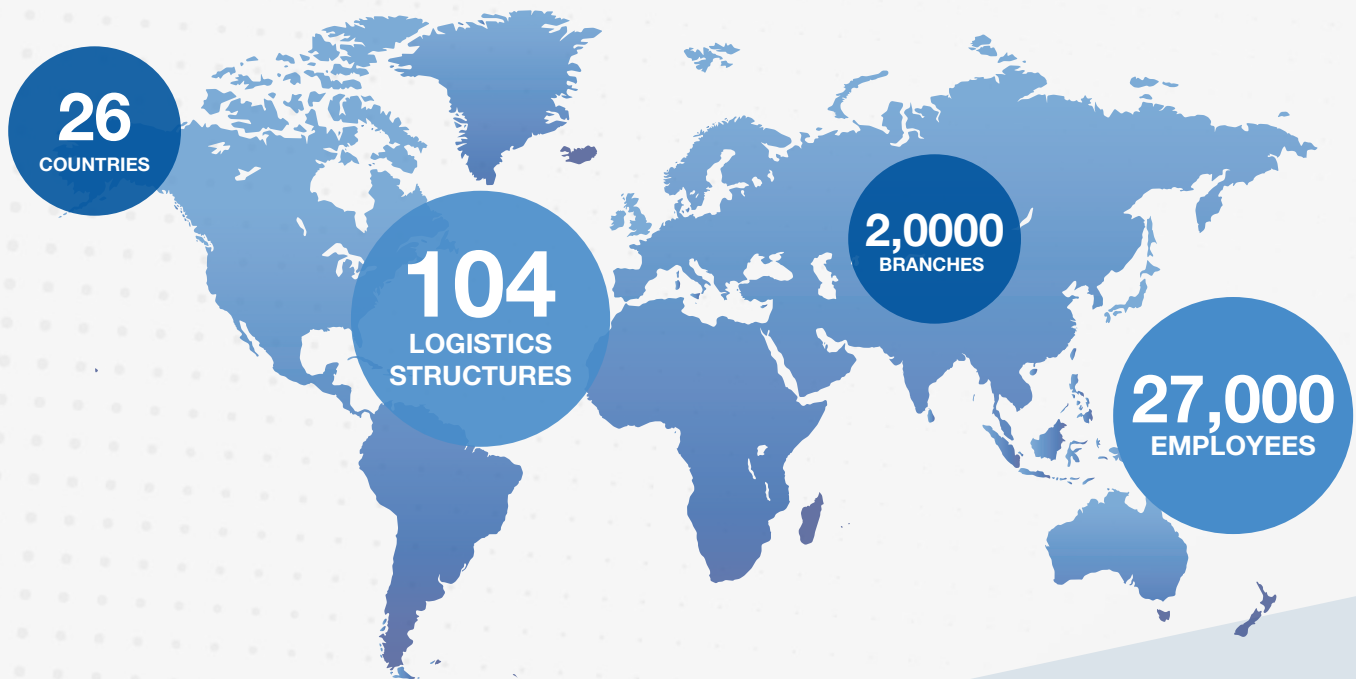

Introduction

Welcome to 2024 Hurricane Season!

The National Oceanic and Atmospheric Administration's (NOAA) outlook for the 2024 Atlantic hurricane season, which spans from June 1 to November 30, predicts an 85% chance of an above-normal season. NOAA is forecasting a range of 17 to 25 total named storms (winds of 39 mph or higher).

Be prepared for this Hurricane Season by stocking up on your Hurricane Service products at Rexel Atlantic.

Why Choose Rexel?

With 2000 branches operating in 26 countries with over 27,000 employees, Rexel is a key stakeholder in the energy transition. Rexel is an expert in multichannel distribution for the energy world; Rexel supports its professional customers with sustainable and innovative solutions, wherever they are.

Rexel offers its customers innovative, efficient and sustainable electrical solutions. Our expertise, worldwide branch network and our diversified offering make the Rexel Group the partner of choice for the whole electrical sector; for industrial, residential and commercial markets.